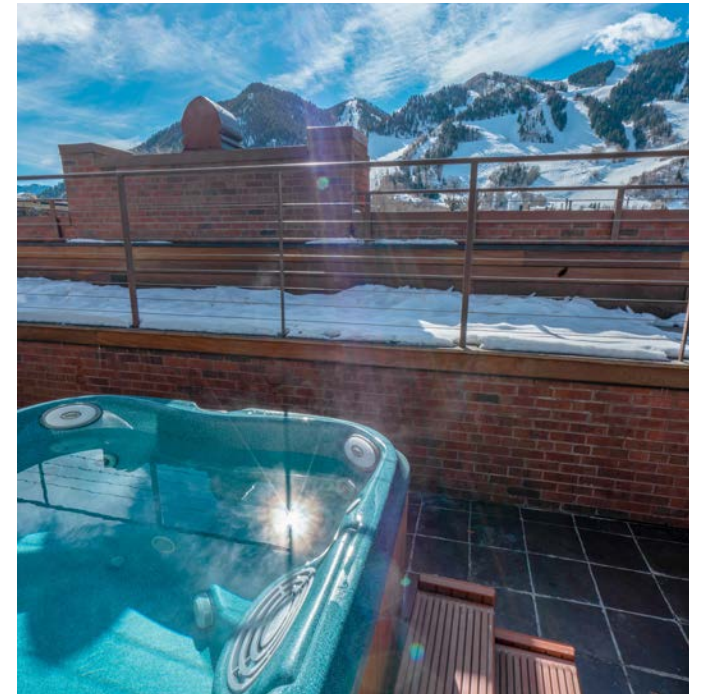

Aspen

Luxury Penthouse Aspen Core

Property Description

This luxury penthouse sits in the center of Aspen with spectacular views of Aspen Mountain in one of town's most historic, fully restored buildings. The penthouse sits above the Isis Theatre where you can enjoy the full views of Aspen Mountain and overlook the streets of Aspen. Amenities include air conditioning for summer months, elevator access, and contemporary designer furnishings. The living space is a great room that includes living room, dining area and kitchen. The dining room seats 10. There is a fireplace and floor to ceiling sliding doors that allows you to bring the outside views inside.

Master King, King Bed , King Bed, Bunk Beds with 4 Twin Beds

Amenities

Bedrooms: 4
Bath: 4
Square Footage: 2,468
Location: Aspen Core
Maximum Guests: 10
Conservation View
Pets Allowed
Gas Fireplace
Laundry In-Unit
Elevator
BBQ & Hot Tub